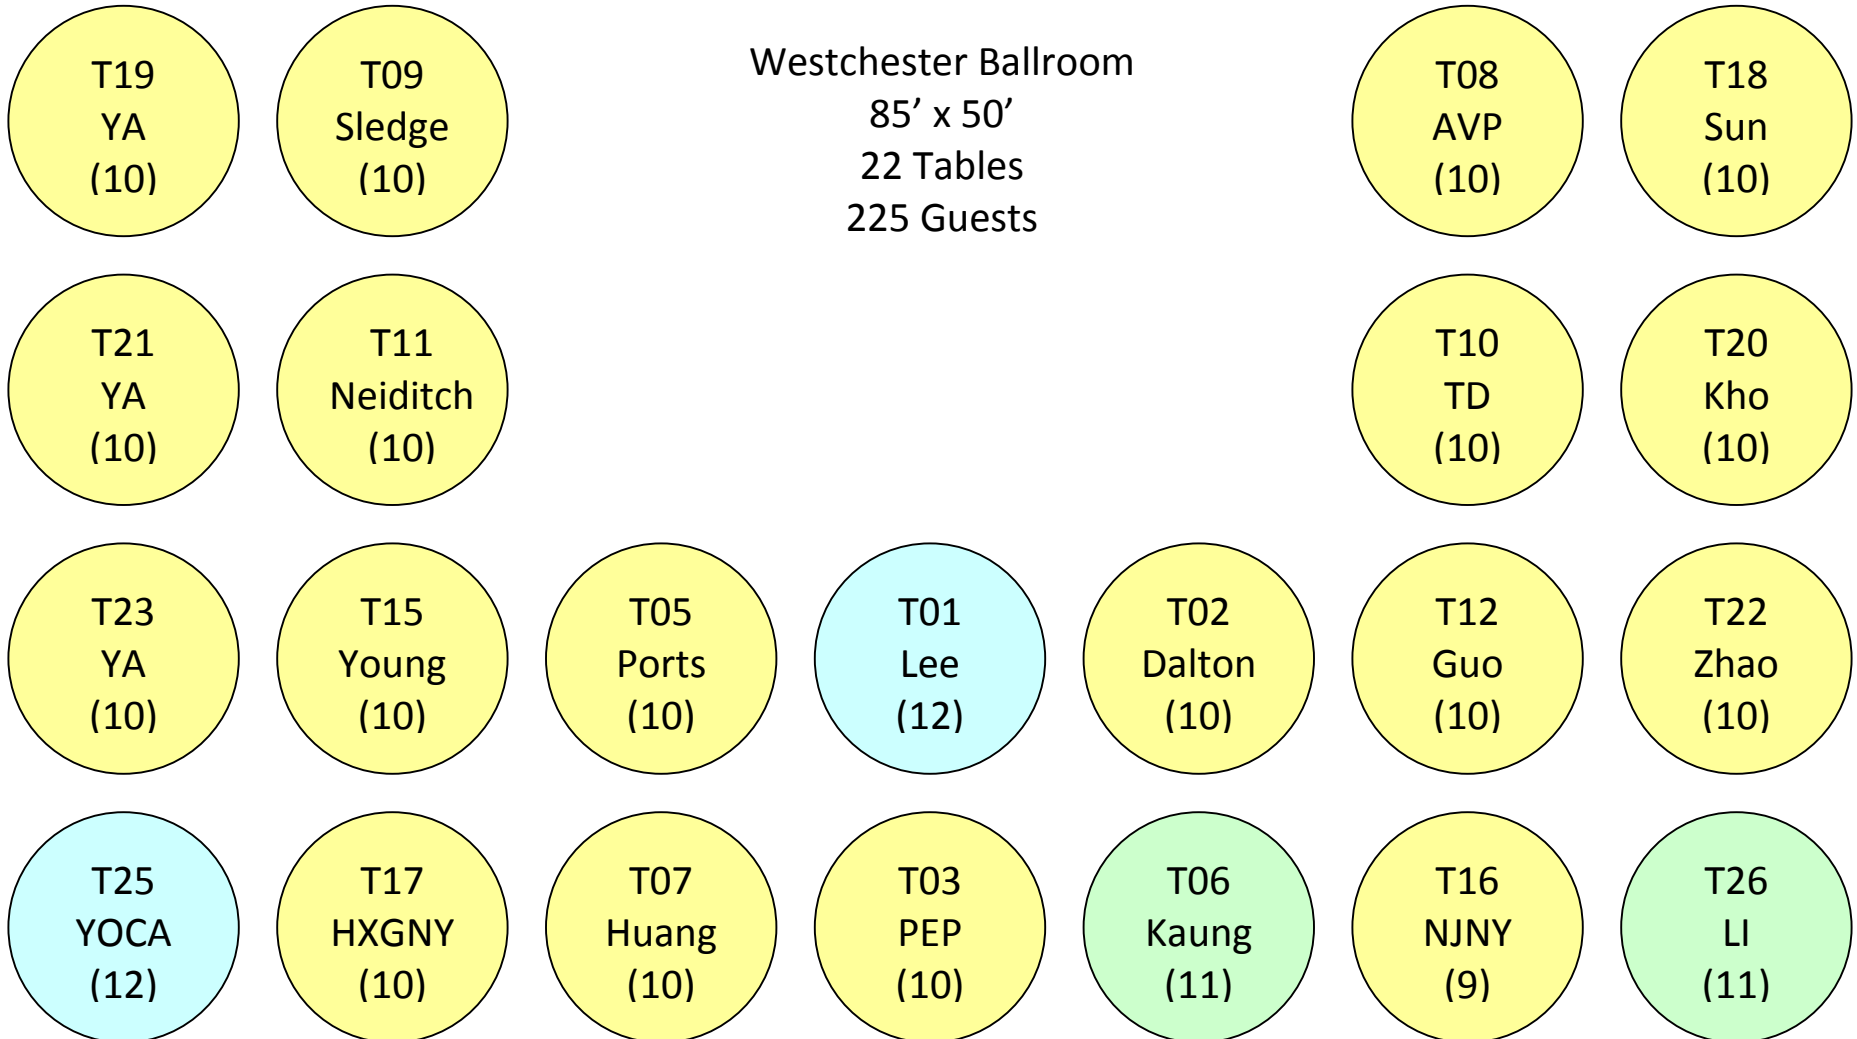

38th OCA-WHV Gala Seating Chart
DoubleTree by Hilton Hotel, Tarrytown
Saturday, November 3, 2018

Stage

T19 YA (10)	T09 Sledge (10)	Dance Floor	Dance Floor	Dance Floor	T08 Avon (10)	T18 Sun (10)
Hannah Hong	Linda Sledge				Pei-Sze Cheng	Kevin Ding
Benjamin Hu	Gary Sledge					Hong Su
David Jiang	Stanley Chang				Wei Dai	Ming Jiang Gao
Evelyn Lee	Jean Chang				Byran Dai	Bin Liu
Stacey Li	Robert Sweeney				Dean DiNatale	Shuo Wang
Jenny Liu	Albert Chua				Lisa DiNatale	Brenda Sun
Jonathan Lloyd	Paul Young				Sandy Zhang	Tung-Tien Sun
Elise Young	Wanda Young				Vincent HoSang	Jenny Kao Chase
Leo Huy	Li Qing Fang				Janice Julian	Robert Chase
Hana Namkung	Raymond Lin				Lisa Hofflich	Charis Wu
T21 YA (10)	T11 Neiditch (10)	Dance Floor	Dance Floor	Dance Floor	T10 TD (10)	T20 Kho (10)
Madhavi Shashank	Alan Neiditch				Sookie Lee-Kim	Jenny Kho
Amit Shashank	Stanley Wang				Juston Kim	Helen Kho
Svati Shashank	Sheila Chang				Rosa Lee	Johnson Kho
Rajeev Kannan	James Chu				Peggy Chen	Nancy Kho
Rachel Dong	Daniel Lewis				David Chen	Alvin Chua
Jianqun Wang	Helen Lewis				Xin Zheng	Shirley Chua
Verna Yin	Samantha Yolanda				Ling Zheng	Esther Uy
Mark Yin	Rosdiani Galvez				Peter Liu	Ernest Uy
Anna Zhang	Isabella Galvez				Michael Belfiore	Jacqueline Kho
Qun Zhou	Gabriella Galvez				Kimberly Belfiore	Chester Mah